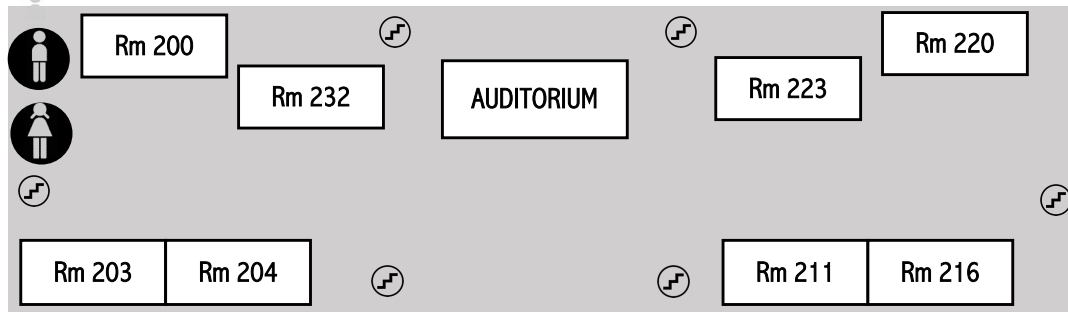

SUPER SCIENCE SATURDAY

3rd floor

2nd floor

1st floor

ACTIVITY	LOCATION
Bill Louden Stage Shows <i>12:00pm, 1:00pm, 2:00pm</i>	Auditorium
Blue Balloon Songwriting Write Songs about Science	Room 318 (Music)
Brooklyn Play 2 Learn Little Explorers	Kane Outer Caf
Casa Lu Screen Printing Leaves & Nature Stencils	Room 323 (Art)
The Craft Studio Water Bottle Planters	Room 308
Experiments	Cafeteria
Food and Beverage Available for purchase	Baltic Outer Caf
The GIANT Room Biomimicry Inventor Cards	Room 309
KoKo NYC Simple Machines	Room 307
Nature Company Animal Shows <i>11:45am, 12:45pm, 1:45pm, 2:45pm</i>	Room 200
NYU Langone Dr. Gilgoff and Dr. Messinger Talks <i>12:45pm, 1:45pm, 2:45pm</i>	Auditorium
PLAYDAY Anything but a Brush	Room 306
PS29 Merchandise Available for purchase	Kane Outer Caf
Sean Casey How to Select the Right Pet <i>11:30am, 12:30pm</i>	Room 113 (Science)
spear Creature Crawl Station & Bug Ballet Studio	Room 211
Splat Lab Marshmallow Towers	Room 204
Textile Arts Center Japanese Paper Marbling	Room 216
Treasure Trunk Theatre Create Your Own Crown	Room 203
Uncle Tony's Reptile Shack Animal Shows <i>11:45am, 12:45pm, 1:45pm, 2:45pm</i>	Room 220
Urban STEAM Lab Camouflage	Room 305
Voxel Academy Code Animals in Minecraft <i>Ages 6 and up. 11:30, 12, 12:30, 1, 1:30, 2, 2:30, 3pm</i>	Room 304

SCAVENGER HUNT BINGO

FIND FIVE TO WIN A PRIZE

Complete the activity, then ask the workshop or experiment leader to stamp your square. Turn in your completed board to the check in desk in the lobby.

				
Planter	Song-Writing	Crown	Snake	Stamp / Stencil
				
Bunny	Paper Marbling	Bug Ballet	Lever or Any Simple Machine	Reptiles
		SSS FREE SPACE		
Biomimicry	Creature Crawl		Screen Printing	Pom Pom Color Sorting
				
Geometry Shapes	Marshmallows	Inventor Cards	Coding	Parachutes
				
Wind Power	Balloon	Camouflage	Stage Show	Physical or Mental Health Talk